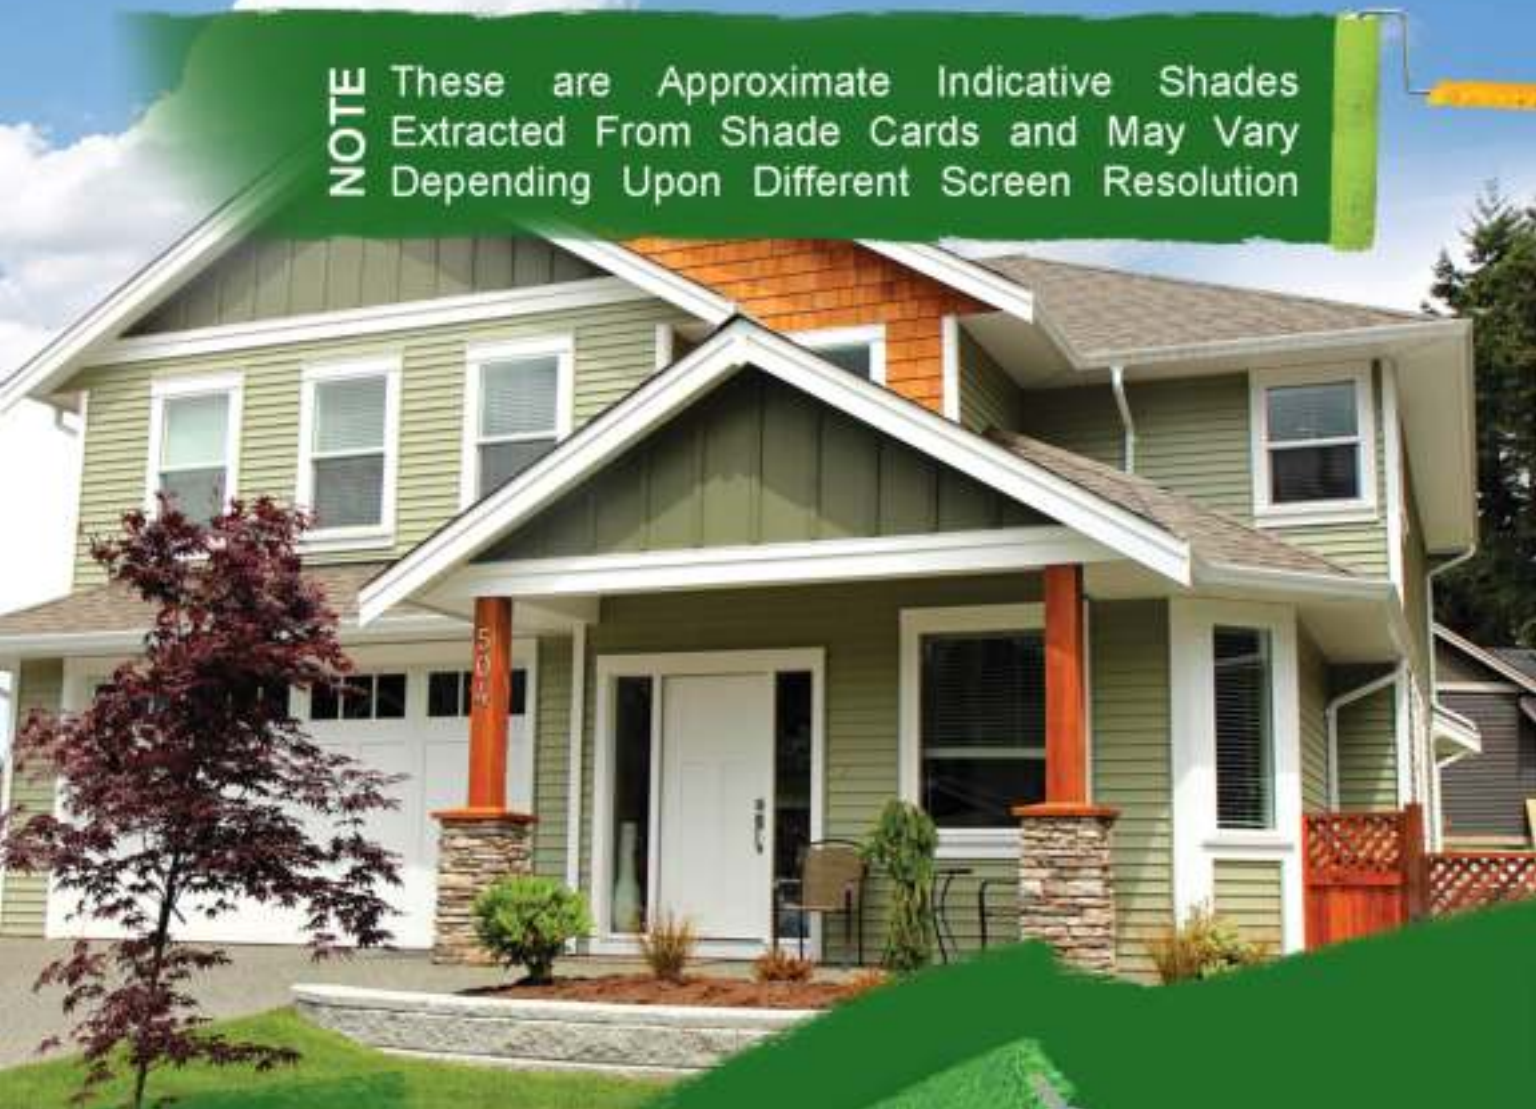

A Product of  
**NELSON**

The logo for BOLD PAINTS, featuring a stylized leaf icon in red, green, and blue to the left of the text "BOLD" in a large, bold, white font, with "PAINTS" in a smaller font below it.

# BOLD<sup>TM</sup>

PAINTS

**NOTE** These are Approximate Indicative Shades  
Extracted From Shade Cards and May Vary  
Depending Upon Different Screen Resolution

**WEATHER  
SAFE**

Blue Magic Sp.

4408

Yellow